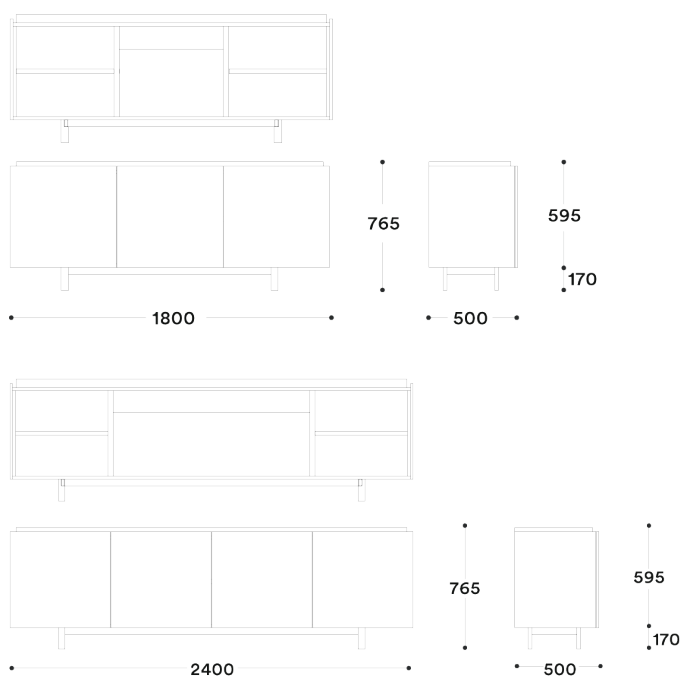

Dimensioni / Dimensions