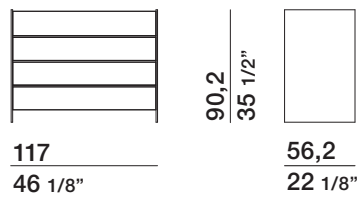

chest of drawers

CCO1

DATASHEET

REGISTERED
DESIGN

IX.2019